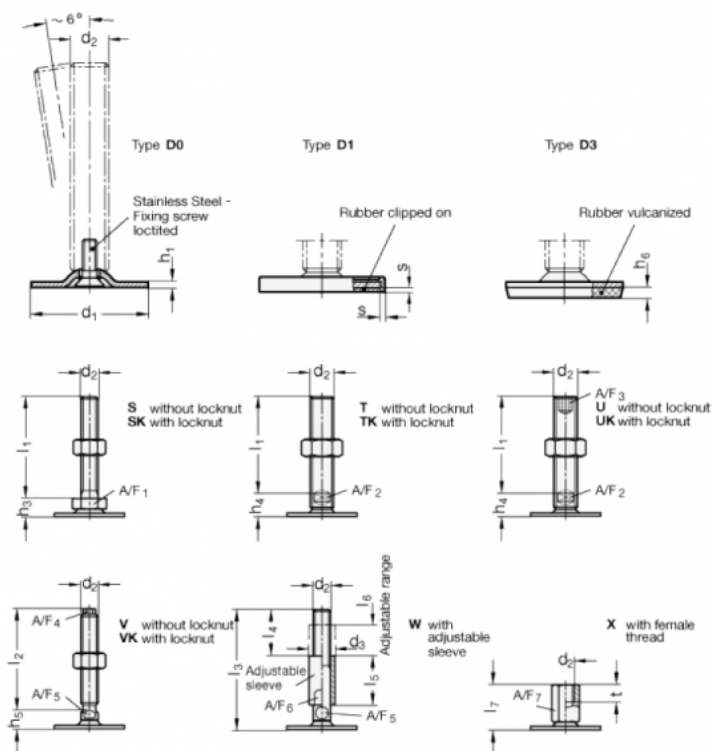

Data Sheet

Article number: 204180M16160D0W

Description: E+G levelling foot
GN 41-80-M16-160-D0-W

Note: W With adjustable sleeve , Hygienic Version, Wrench flat at the bottom

Measures

A/F5 = 12	l4 = 45
A/F6 = 20	l5 = 45
d1 = 80	l6 = 29
d2 = M16	s =
d3 = 24	
h1 = 3	
h6 =	
l3 = 160	